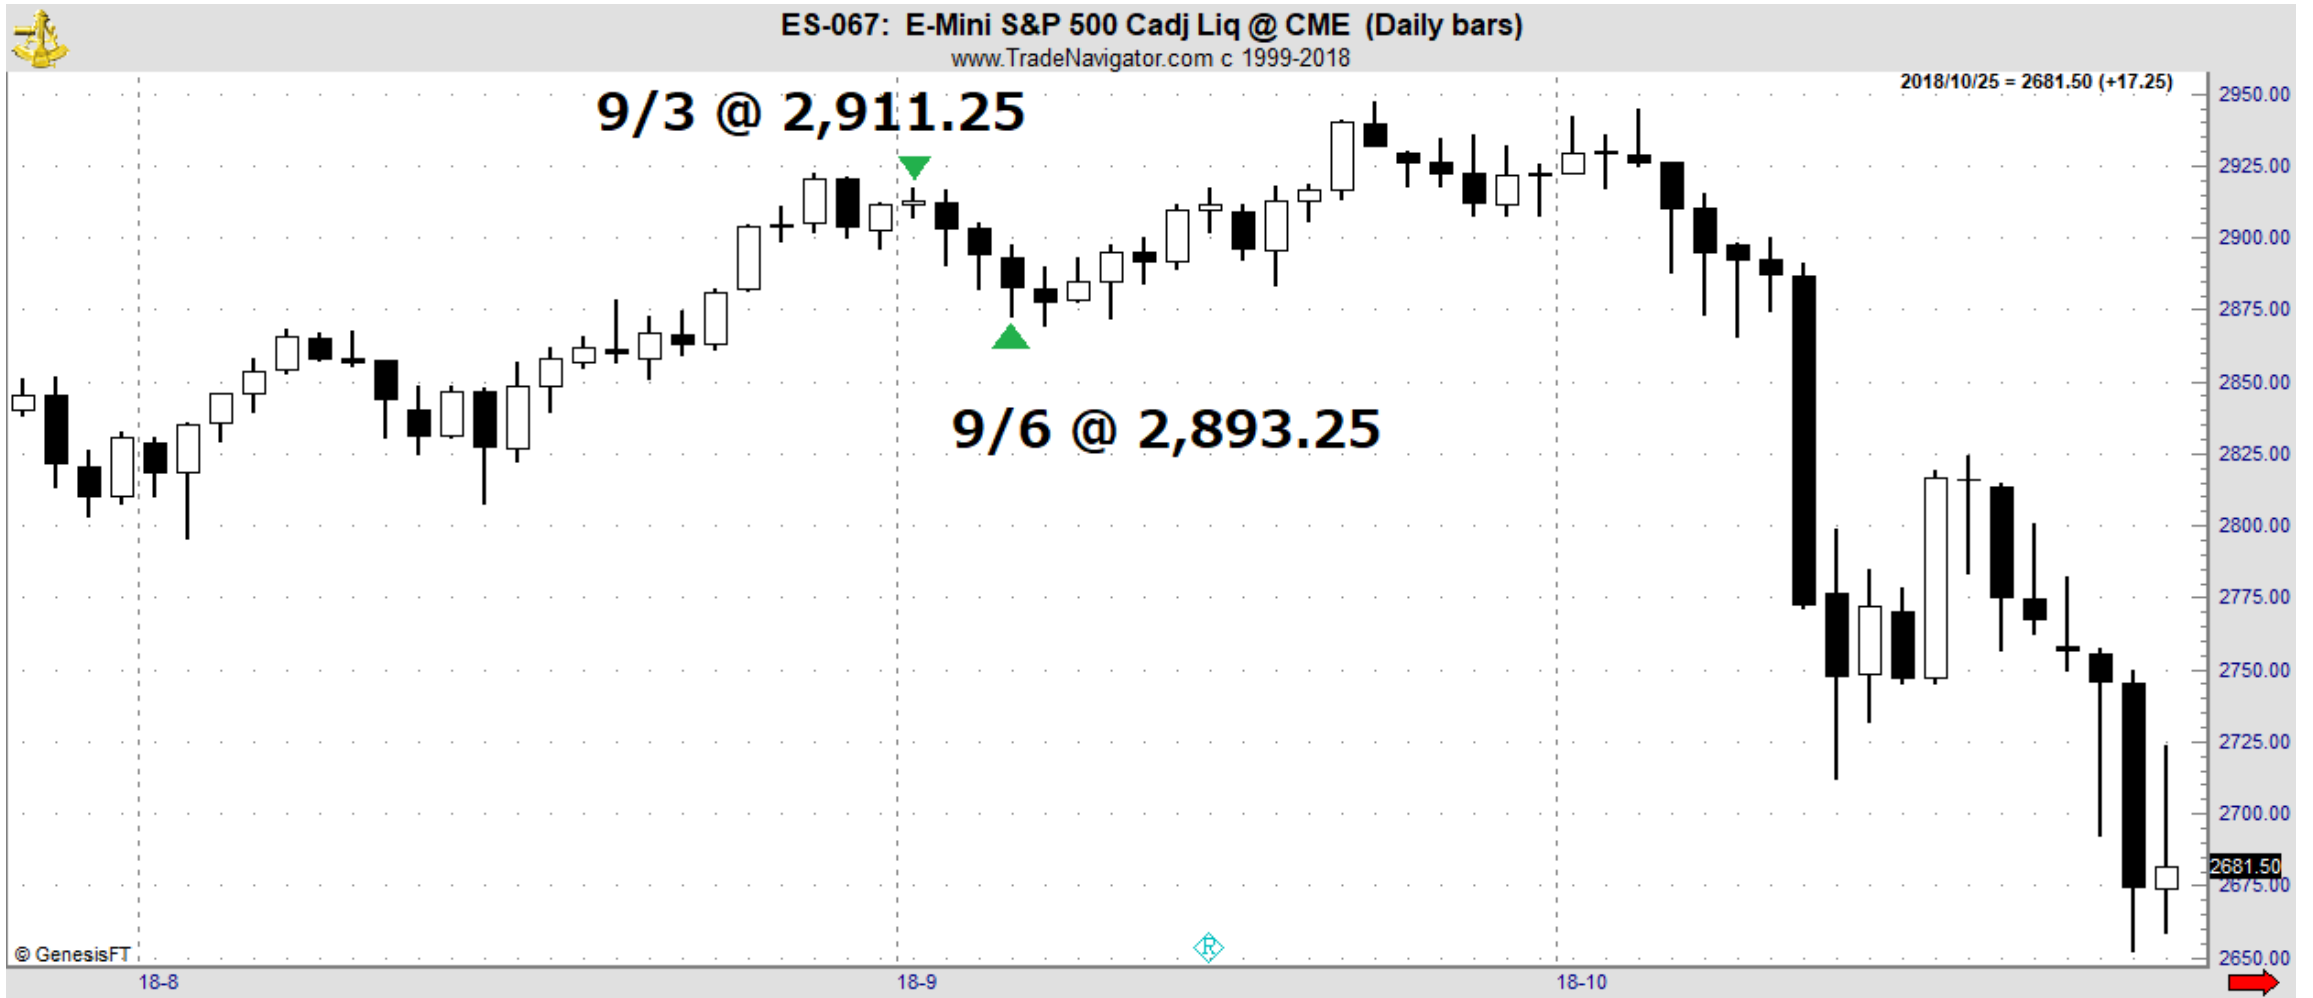

9月 TDOM (Trading Day of Month)