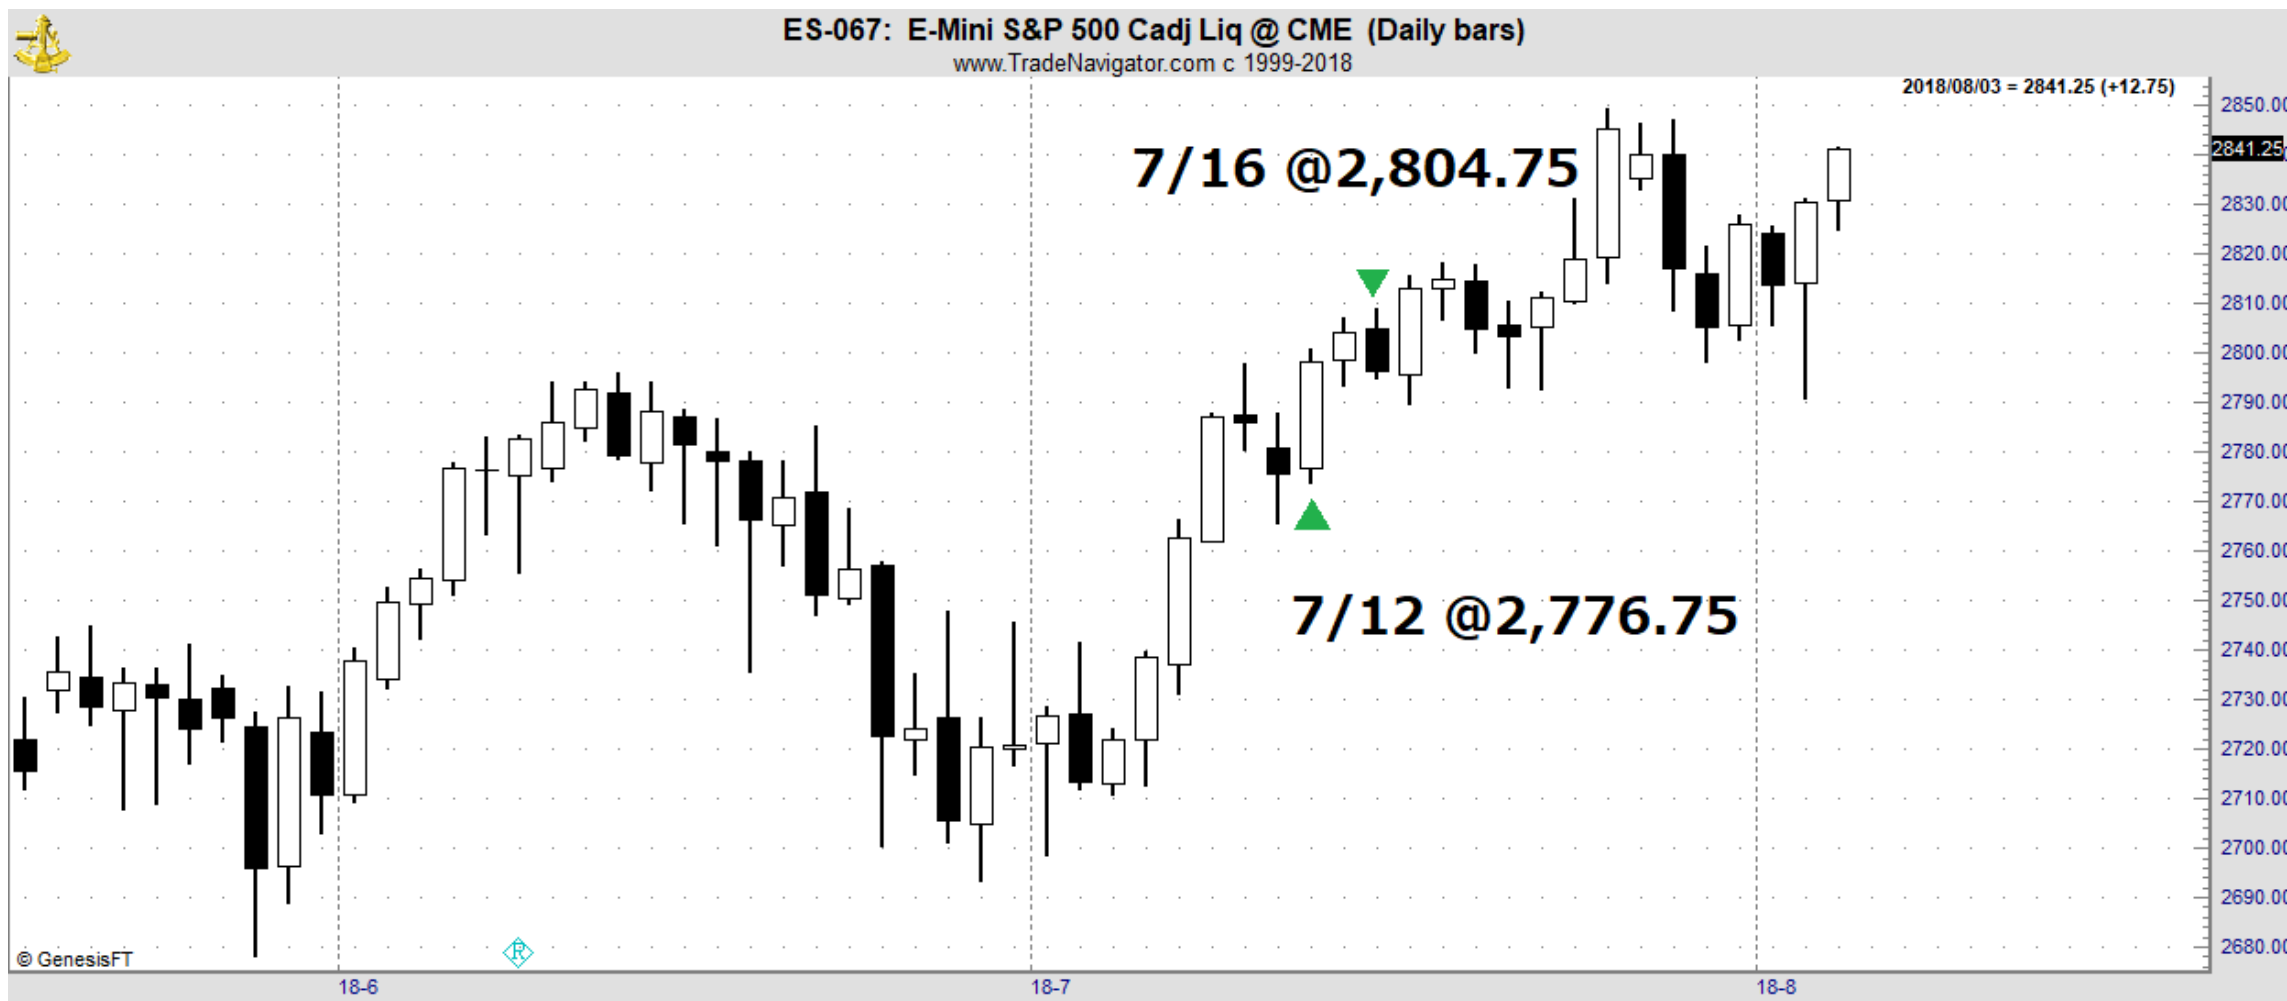

7月 TDOM (Trading Day of Month)

Copyright @ Hiroyuki Narita Pan Rolling Inc. All rights reserved.